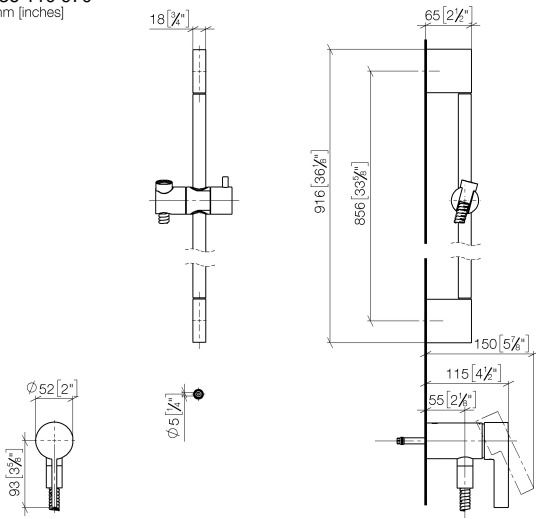

**Concealed single-lever mixer with integrated shower connection with shower set without hand shower - Chrome**

IMO

36 110 970

- metal shower hose 1750mm with integrated anti-twist protection
- slide bar
- Pipe diameter 18 mm

**Concealed single-lever mixer with integrated shower connection with shower set without hand shower - Chrome**

IMO

36 110 970  
mm [inches]

**Certificates**

Belgaqua\_21-025- WRAS\_2011027. LGA\_29928.  
27\_1.

### Spare parts list

No.	Item Number	Name	Quantity used	Delivery time
1	05 17 20 726 02 90	fixing set	1	2
2	09 31 11 049 90	pin	2	2
3	04 31 11 113 00 90	pin	2	2
4	08 17 97 054-00	holder	2	10
5	90 28 22 597 00-00	holder	1	10
6	28 322 970-00	Metal shower hose 1/2" x 3/8" x 1750 mm - Chrome	1	2
7	12 580 970-00	Slide unit - Chrome	1	10
9	36 050 970-00	Concealed single-lever mixer with integrated shower connection - Chrome	1	10